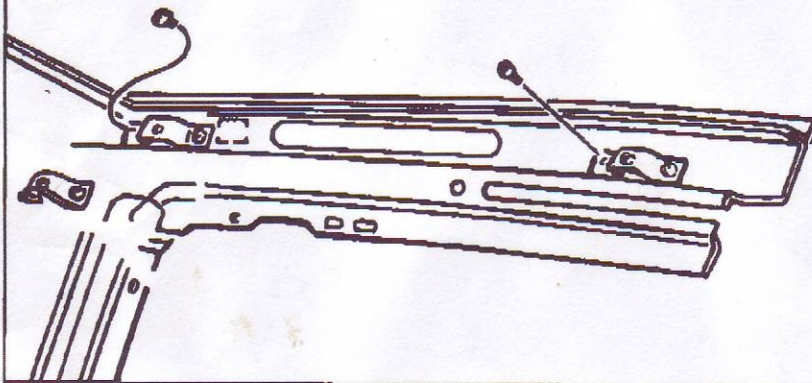

# '69-70 Mustang Trim Panel Brackets & Clips

Attaches the rear fold-down seat trim panels to the body of the 1969-70 Sports Roof Mustang.

Direct OEM Replacement

Made in the USA

This drawing shows placement of brackets and clips for one side.

Detailed view of clip & bracket

Part No.	Year/Model	Description	Sugg.Retail	WD Price
BCS-1001	1969-70 Mustang Sports Roof	4 Large Brackets, 2 Small Brackets, 6 Clips	99.95/set	57.50/set
BRK-4001	1969-70 Mustang Sports Roof	4 Large Brackets, 2 Small Brackets	34.95/set	20.00/set
CLP-3001	1969-70 Mustang Sports Roof	6 Clips	89.95/set	40.00/set

Call Toll-Free today!  
**1-800-882-3711**

**FAX: 716-759-1014**

**CLASSIC TUBE**  
BENT ON PERFECTION

80 Rotech Drive Lancaster, NY 14086  
716-759-1800 24hr-Fax: 716-759-1014