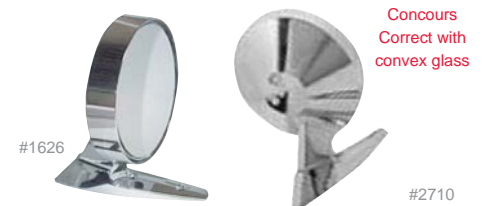

65-66 RH CHROME MATCHING MIRRORS

1. Includes mounting pad and screws!
- 65-66 Matches #1631 mirror; non-remote control. .... #1626 $ 38.95 ea
- 65-66 Matches #10166 mirror, non-remote control. Chrome Concours with convex glass without Rotundra logo ..... #2710 $ 84.95 ea