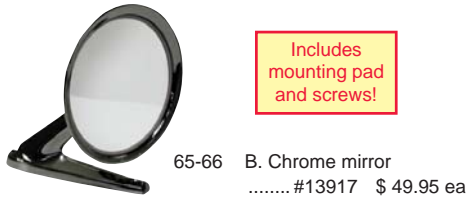

1965-66 BLACK CHROME STANDARD MIRROR

- 65-66 B. Chrome mirror ..... #13917 $ 49.95 ea