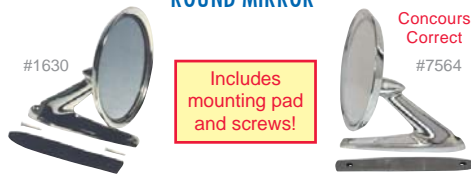

1965-73 SHELBY MIRROR

- 65-73 LH/RH; Talbot Style
..... #3252 \$ 49.95 ea

ELEANOR STYLE OUTSIDE MIRROR

- 67-68 L or R;..... #10154 \$139.95 ea

1967-68 STANDARD ROUND MIRROR

- 65-66 LH/RH; Chrome Finish
..... #1630 \$ 19.95 ea
- 65-66 LH/RH; Concours Correct
..... #7564 \$ 55.95 ea