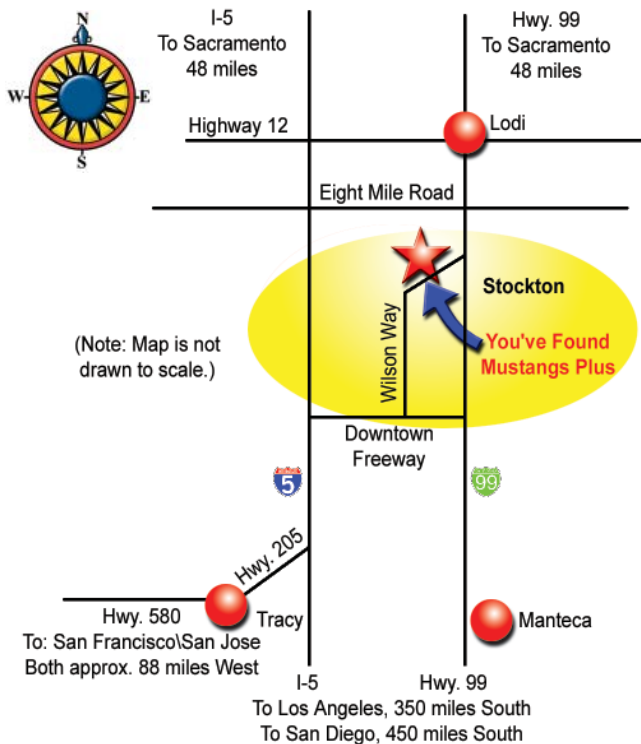

No Matter Where In the World You're Coming From ... It's Easy to Find Mustangs Plus!

It's Easy to Find Mustangs Plus!
Both of California's main North/South freeways, I-5 and State Highway 99, run right through the middle of Stockton!

Visit our website for newsletter articles, how-to's, part specials, project car updates, local events, and more!

How To Get To Mustangs Plus

We are always receiving calls from an out of state customer who says that they are going to be in San Diego or Los Angeles for a few days and want to come visit Mustangs Plus while they are in California. As you can see by the map, we are 350 miles North of Los Angeles and 450 miles North of San Diego! Not exactly an afternoon drive! On the other hand, we also get calls where an out of state customer has been in Sacramento and thought we were in the Los Angeles area so they didn't stop. In either case, we hope the map and the directions below will get you to Mustangs Plus the next time you're in the area.

From Sacramento on I-5 - Take I-5 South to Eight Mile Road. Turn left on Eight Mile Road (East) and go approximately 5 miles to Highway 99. Take Highway 99 South. Follow the From Sacramento on Highway 99 directions below.

From Los Angeles on Highway 99 - Take the Cherokee Road exit and go back over Highway 99 to the first stop light, Newton Road. Turn right on Newton Road and proceed to the first traffic light which will be Wilson Way. Turn left on Wilson Way and go through the next 2 traffic lights. Mustangs Plus will be on the right hand side of the road 1/4 mile past the 3rd traffic light (Sanguinetti Lane).